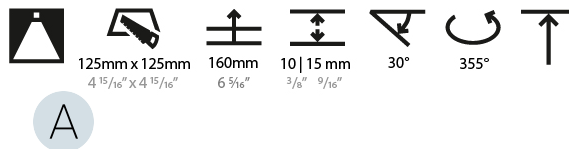

PHYSICAL

Shape: Square
Length (mm): 134
Length (in): 5 1/4
Width (mm): 134
Width (in): 5 1/4
Height (mm): 127
Height (in): 5
Ceiling Thickness (mm): 10 / 12.5 / 15
Ceiling Thickness (in): 3/8 or 1/2 or 9/16
Min. Recessing Depth (mm): 160
Min. Recessing Depth (in): 6 5/16
Light Distribution: Adjustable / Downlight
Weight (kg): 0.8
Weight (lbs): 1.76
Fixture Finish: SSR / BKV / CWI / CRY / HAB / UFT / ITA / RUA / FTG / MYG / LOD / PUS / FRO / FUP / KIA / POP / BLS / SPG / MEY / GOH / GUM / CHC / COM / ABZ / JAG / OBR / MOS / ROR
Fixture Material: Aluminum Die Cast
Cut-out Measurements: 125mm / 4 5/16" x 125mm / 4 5/16"

ELECTRICAL

Lamp Type: LED (Zhaga Standard)
Total Output Wattage (W): 12 / 15
Dimming: Tri-Mode (Non-Dimming and Phase Dimming (120Vac only) and 0-10V Dimming)
Driver Included: No
Driver Location: Recessed Housing
Driver Type: Constant Current - Universal
Housing: See components
Input Voltage (V): 120 - 277
Constant Current (MA): 350

LED

Number of LEDs: 1
Color Temperature (°K): 2700 / 3000 / 3500 / 4000
Max. Delivered Lumen (lm): 830 / 930 / 1010 / 1030
CRI: >90 CRI
Lamp Life (hrs): 50000

OPTICAL

Reflector°: 8
Adjustability: Rotational 355°; Tilt 30°

RATINGS AND CERTIFICATIONS

Certified By: Certified for North American Standards
IP rating: IP20