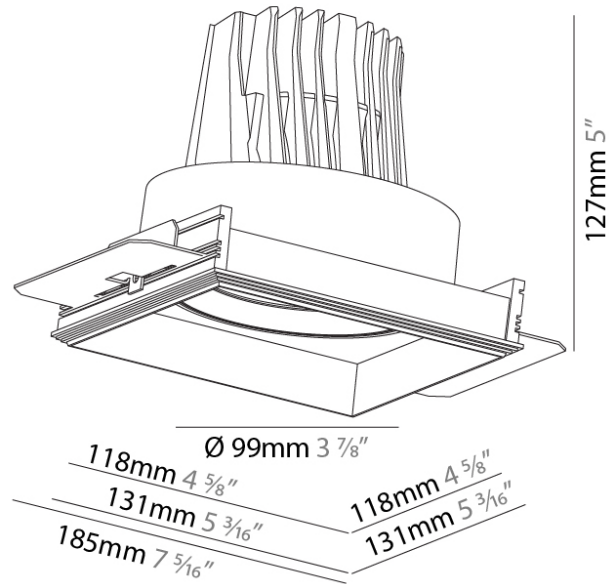

ELECTRICAL

Lamp Type: LED (Zhaga Standard)
Input Wattage (W): 13.2 (2700K) / 16.5
Total Output Wattage (W): 12.1 (2700K) / 14.7
Dimming: Tri-Mode (Non-Dimming and Phase Dimming (120Vac only) and 0-10V Dimming)
Driver Included: No
Driver Location: Recessed Housing
Driver Type: Constant Current - Universal
Driver Class: Class 2
Housing: See components
Input Voltage (V): 120 - 277
Constant Current (MA): 350

LED

Number of LEDs: 1
Color Temperature (°K): 2700 / 3000 / 3500 / 4000
Max. Delivered Lumen (lm): 830 / 930 / 1009 / 1030
CRI: >90 CRI
Lamp Life (hrs): 50000
Upon Request: Special Color Temperature RGB-W Tunable White Special LED

OPTICAL

Reflector: 8
Adjustability: Rotational 355°; Tilt 30°
Upon Request: Special Beam Angles

RATINGS AND CERTIFICATIONS

Available for international specifications by adding 'INT' at the end of the existing Model #. For assistance on 'custom' specifications, contact zteam@zaneen.com. In a constant effort to supply the best product, we reserve the right to change specifications or materials without notice. The most recent specification sheets are found at zaneen.com
IP rating: IP44