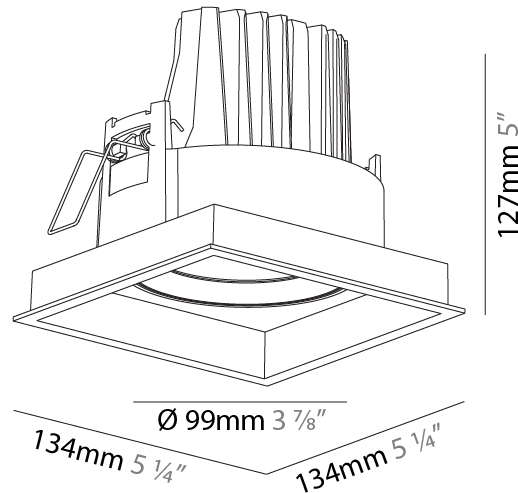

PHYSICAL

Shape: Square
Length (mm): 134
Length (in): 5 ¼
Width (mm): 134
Width (in): 5 ¼
Height (mm): 127
Height (in): 5
Ceiling Thickness (mm): 10 / 12.5 / 15
Ceiling Thickness (in): 3/8 or 1/2 or 9/16
Min. Recessing Depth (mm): 160
Min. Recessing Depth (in): 6 5/16
Light Distribution: Adjustable / Downlight
Weight (kg): 0.8
Weight (lbs): 1.76
Fixture Finish: SSR / BKV / CWI / CRY / HAB / UFT / ITA / RUA / FTG / MYG / LOD / PUS / FRO / FUP / KIA / POP / BLS / SPG / MEY / GOH / GUM / CHC / COM / ABZ / JAG / OBR / MOS / ROR
Fixture Material: Aluminum Die Cast
Cut-out Measurements: 125mm / 4 5/16" x 125mm / 4 5/16"

ELECTRICAL

Lamp Type: LED (Zhaga Standard)
Total Output Wattage (W): 26.4
Dimming: Tri-Mode (Non-Dimming and Phase Dimming (120Vac only) and 0-10V Dimming)
Driver Included: No
Driver Location: Recessed Housing
Driver Type: Constant Current - Universal
Housing: See components
Input Voltage (V): 120 - 277
Constant Current (MA): 700

LED

Number of LEDs: 1
Color Temperature (°K): 2700 / 3000 / 3500 / 4000
Max. Delivered Lumen (lm): 2960 / 3030 / 3185 / 3250
CRI: >90 CRI
Lamp Life (hrs): 50000

OPTICAL

Reflector: 18 / 26 / 40
Adjustability: Rotational 355°; Tilt 30°

RATINGS AND CERTIFICATIONS

Certified By: Certified for North American Standards
IP rating: IP20