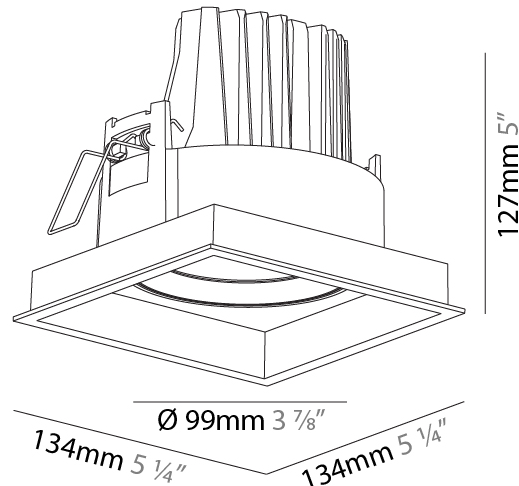

PHYSICAL

Shape: Square
Length (mm): 134
Length (in): 5 1/4
Width (mm): 134
Width (in): 5 1/4
Height (mm): 127
Height (in): 5
Ceiling Thickness (mm): 10 / 12.5 / 15
Ceiling Thickness (in): 3/8 or 1/2 or 9/16
Min. Recessing Depth (mm): 160
Min. Recessing Depth (in): 6 5/16
Light Distribution: Adjustable / Downlight
Weight (kg): 0.8
Weight (lbs): 1.76
Fixture Finish: SSR / BKV / CWI / CRY / HAB / UFT / ITA / RUA / FTG / MYG / LOD / PUS / FRO / FUP / KIA / POP / BLS / SPG / MEY / GOH / GUM / CHC / COM / ABZ / JAG / OBR / MOS / ROR
Fixture Material: Aluminum Die Cast
Cut-out Measurements: 125mm / 4 5/16" x 125mm / 4 5/16"

ELECTRICAL

Lamp Type: LED (Zhaga Standard)
Total Output Wattage (W): 12 / 15
Dimming: Tri-Mode (Non-Dimming and Phase Dimming (120Vac only) and 0-10V Dimming)
Driver Included: No
Driver Location: Recessed Housing
Driver Type: Constant Current - Universal
Housing: See components
Input Voltage (V): 120 - 277
Constant Current (MA): 350

LED

Number of LEDs: 1
Color Temperature (°K): 2700 / 3000 / 3500 / 4000
Max. Delivered Lumen (lm): 830 / 930 / 1010 / 1030
CRI: >90 CRI
Lamp Life (hrs): 50000

OPTICAL

Reflector°: 8
Adjustability: Rotational 355°; Tilt 30°

RATINGS AND CERTIFICATIONS

Certified By: Certified for North American Standards
IP rating: IP20